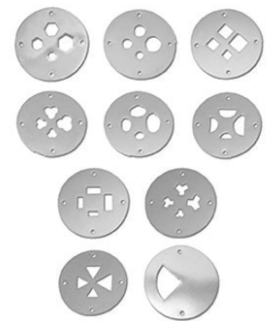

- 9 x 2" aluminum barrel
- Quick-release end cap
- One-year warranty on parts.
- Comes with 6 dies + 8 additional standard dies from Georgies
- Hollow die brace (includes bonus dies) sold separately.
- Max capacity about 2½ lbs of clay.

GEXSHandheld Extruder (only)..... \$99.00
 GEXEVComplete Set..... \$274.95
 (includes all dies and hollow die brace:
 value \$341.95 if purchased separately)

GEXH9
Hollow Round Tube

GEXHB

Hollow Shapes

GEXH1.....Lg Triangle (1⁹/₁₆" x 1/4")..... \$8.00
 GEXH2.....Sm Triangle (1³/₁₆" x 3/16")..... \$8.00
 GEXH3.....Lg Square (1³/₁₆" x 1/4")..... \$8.00
 GEXH4.....Sm Square (1" x 3/16")..... \$8.00
 GEXH5.....Lg Octagon (1⁵/₁₆" x 5/16")..... \$8.00
 GEXH6.....Sm Octagon (1" x 3/16")..... \$8.00
 GEXH7.....Lg Bar (1³/₄" x 1/4")..... \$8.00
 GEXH8.....Sm Bar (1¹/₄" x 3/16")..... \$8.00
 GEXH9.....Lg Round Tube \$8.00
 GEXHB.....Hollow Die Brace..... \$62.00
 (with 8 manufacturer bonus dies)
 GEXHB9Set of 9 with Brace \$97.60
 (Retail value \$122.00 if purchased separately)
 (includes the 8 manufacturer bonus dies)

Hollow Shapes

GEXDS Die Set

Die Set with 4 sizes on each die

GEXDS..... 9 Dies with blocker die \$62.00

Basic Shapes

GEXB1.....Small Round (1/4")..... \$8.00
 GEXB2.....Medium Round (1/2")..... \$8.00
 GEXB3.....Large Round (3/4")..... \$8.00
 GEXB4.....Small Ribbon (1/8" x 3/4")..... \$8.00
 GEXB5.....Large Ribbon (1/4" x 1 1/8")..... \$8.00
 GEXB6.....Small Square (1/4")..... \$8.00
 GEXB7.....Medium Square (1/2")..... \$8.00
 GEXB8.....Large Square (3/4")..... \$8.00
 GEXBS.....Set of 8 \$64.00